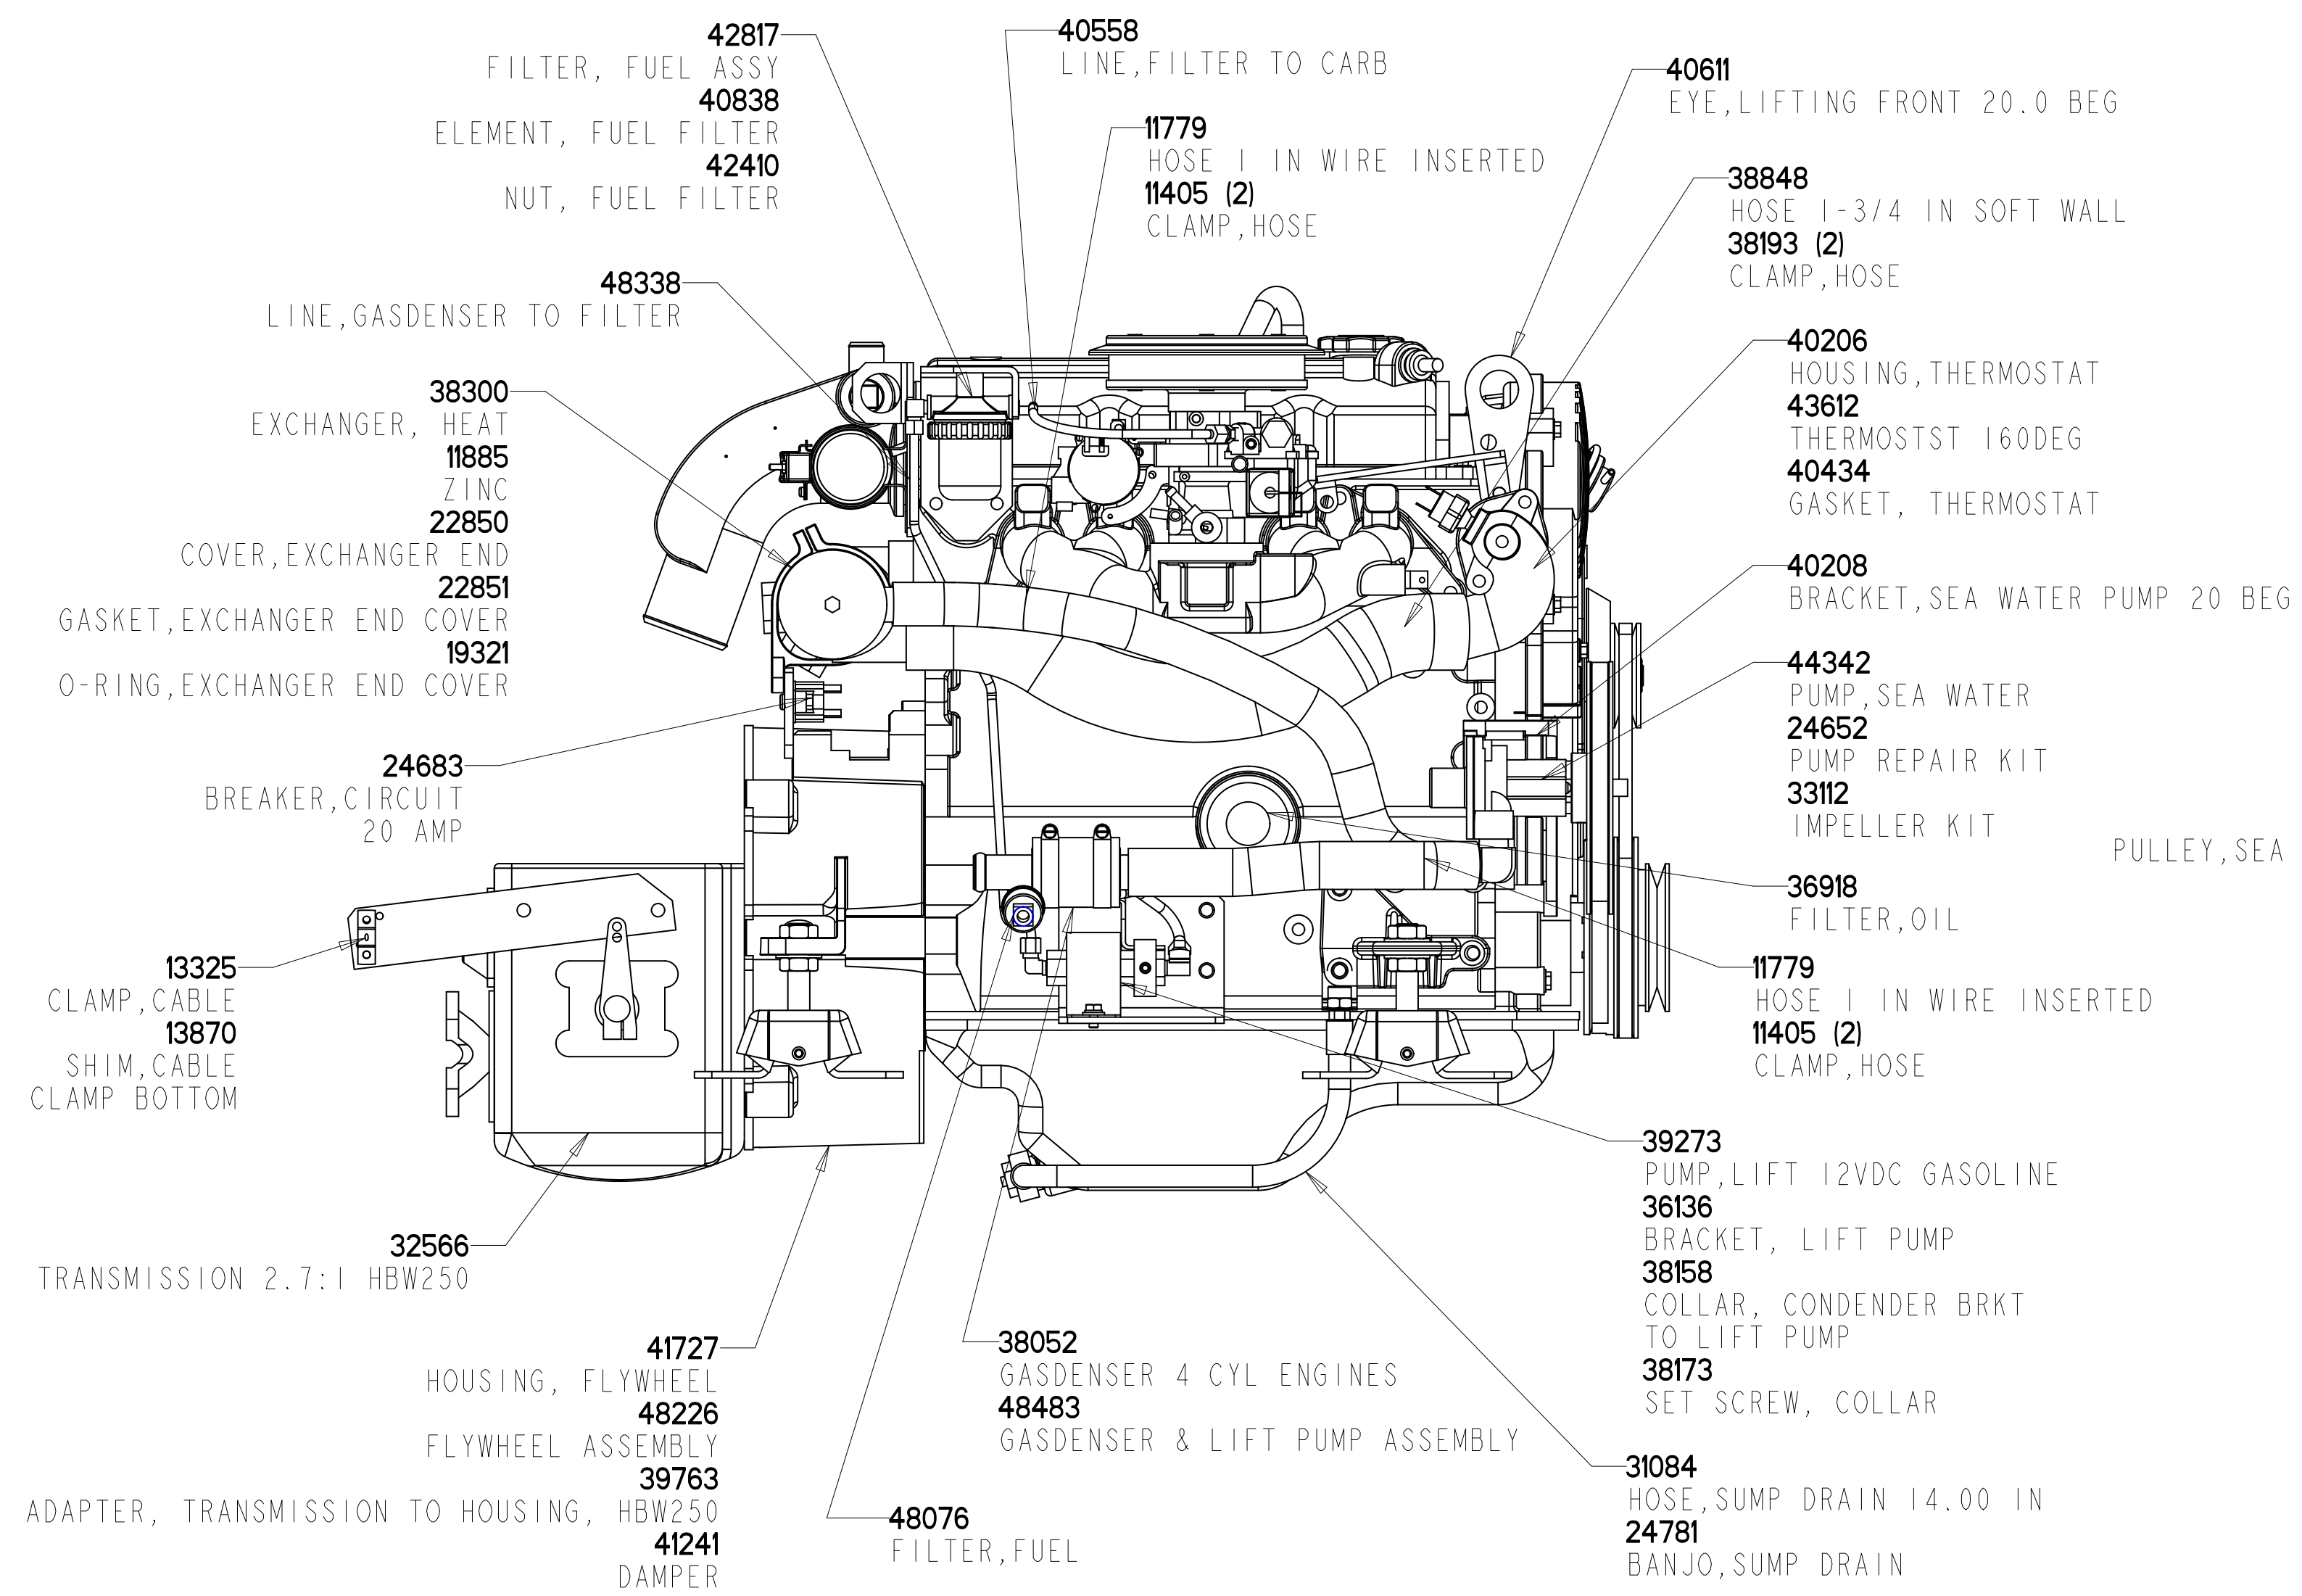

FAST MOVING PARTS			
PART NO.	DESCRIPTION	PART NO.	DESCRIPTION
39790	ALTERNATOR 12VDC, 50A		
40018	BELT, COG, ALTERNATOR		
16446	BELT, COG, SEA WATER PUMP		
24683	BREAKER, CIRCUIT 20 AMP		
34894	ARRESTOR, FLAME		
36918	FILTER, OIL		
40838	FILTER ELEMENT, FUEL		
38300	EXCHANGER, HEAT		
48307	PUMP, SEA WATER		
48483	GASDENSER AND LIFT PUMP ASSY		
30593	STARTER, MOTOR		
30245	SOLENOID, STARTER		
43612	THERMOSTAT 160DEG		
40434	GASKET, THERMOSTAT		
24306	CAP, COOLANT PRESSURE 15PSI		
38760	KIT, ELBOW 2" INJECTED EXH		
40513	ISOLATOR, MARINE ENGINE		
38221	GASKET, EXHAUST ELBOW		
48311	HARNES, MARINE W70GA		
49278	MANUAL, OPERATOR W70GA		

TOLERANCES (UNLESS OTHERWISE NOTED)		WESTERBEKE	
INCHES	MILLIMETERS	PART LIST - W70GA	
.XX ± .00	.X ± .1	DRAWN BY	DATE 08-19-05
.XX ± .005	.XX ± .13	APPROVED BY	DATE
CAST ± .00		SCALE 0.250	SIZE DRAWING NUMBER
FINISH		SHT. 1 OF 1	E 52318
			A