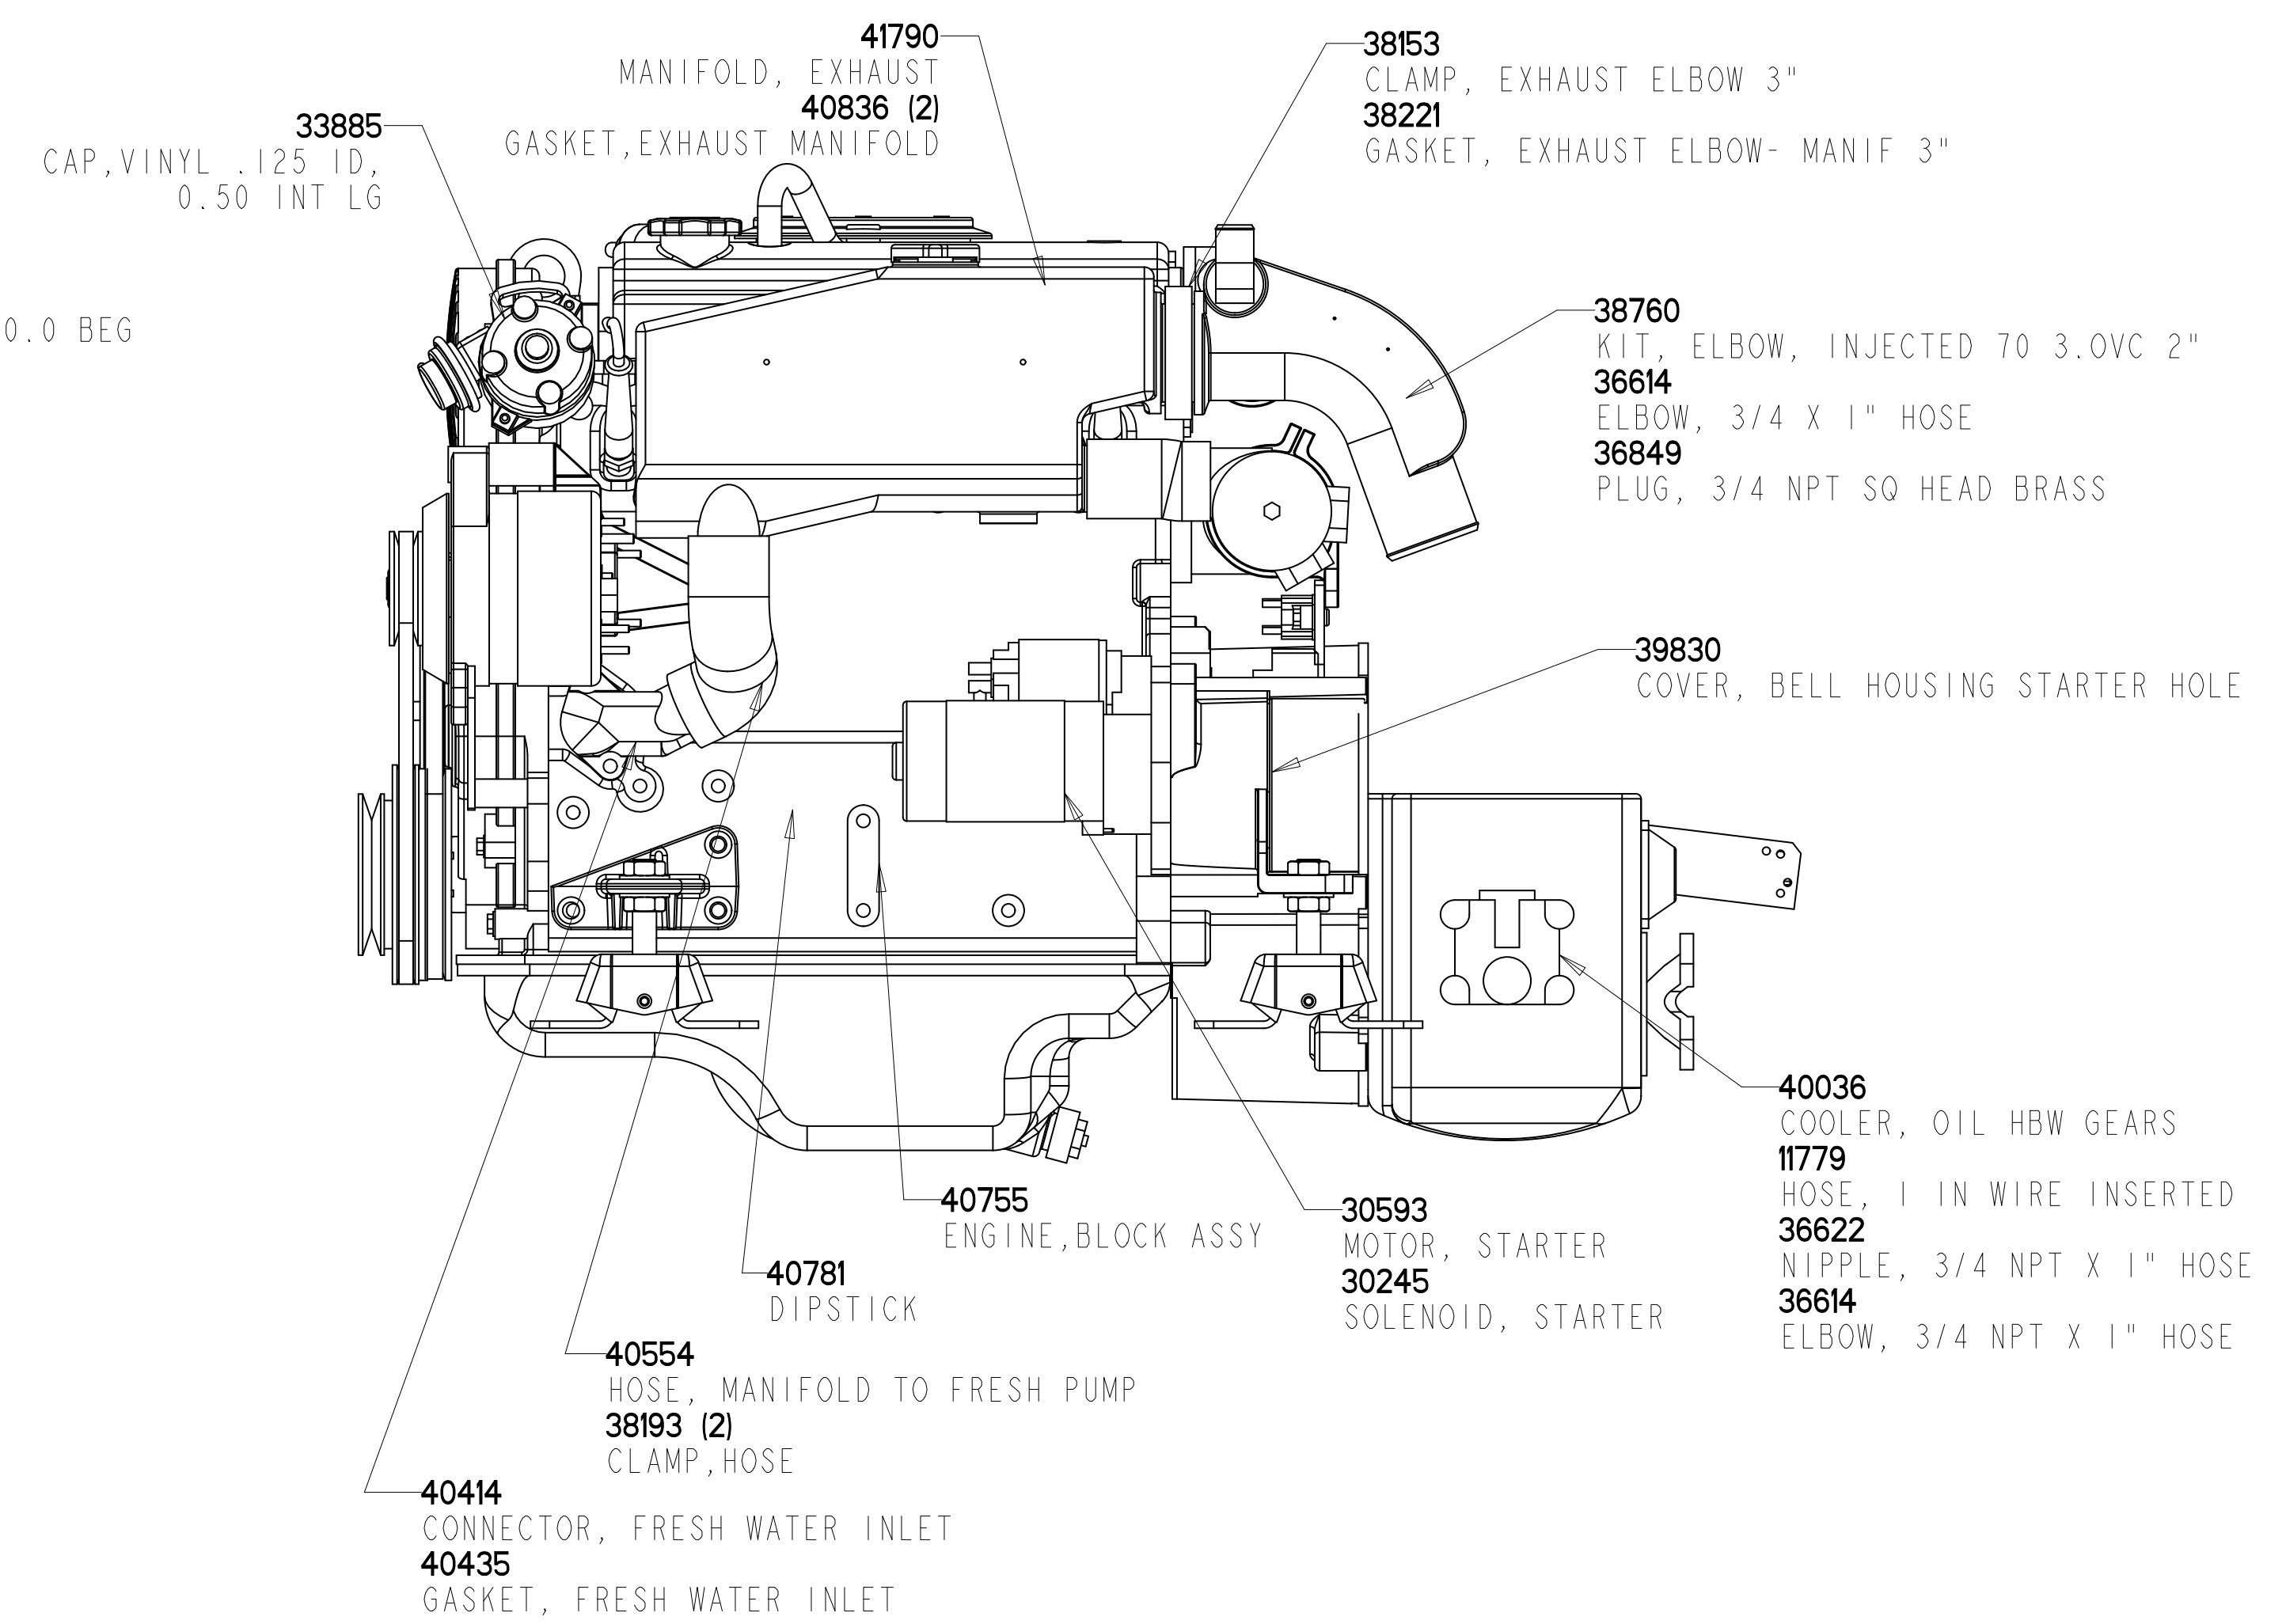

FAST MOVING PARTS			
PART NO.	DESCRIPTION	PART NO.	DESCRIPTION
39790	ALTERNATOR 12VDC, 50A		
40018	BELT, COG, ALTERNATOR		
16446	BELT, COG, SEA WATER PUMP		
24683	BREAKER, CIRCUIT 20 AMP		
34894	ARRESTOR, FLAME		
36918	FILTER, OIL		
40838	FILTER ELEMENT, FUEL		
38300	EXCHANGER, HEAT		
48307	PUMP, SEA WATER		
48483	GASDENSER AND LIFT PUMP ASSY		
30593	STARTER, MOTOR		
30245	SOLENOID, STARTER		
43612	THERMOSTAT 160DEG		
40434	GASKET, THERMOSTAT		
24306	CAP, COOLANT PRESSURE 15PSI		
38760	KIT, ELBOW 2" INJECTED EXH		
40513	ISOLATOR, MARINE ENGINE		
38221	GASKET, EXHAUST ELBOW		
48311	HARNES, MARINE W70GA		
49278	MANUAL, OPERATOR W70GA		

TOLERANCES (UNLESS OTHERWISE NOTED)		WESTERBEKE	
INCHES	MILLIMETERS	PART LIST - W70GA	
.XX ± .00	.X ± .1	DRAWN BY	DATE 08-19-05
.XX ± .005	.XX ± .13	APPROVED BY	DATE
CAST ± .00		SCALE 0.250	SIZE DRAWING NUMBER
FINISH		SHT. 1 OF 1	E 52318
			A