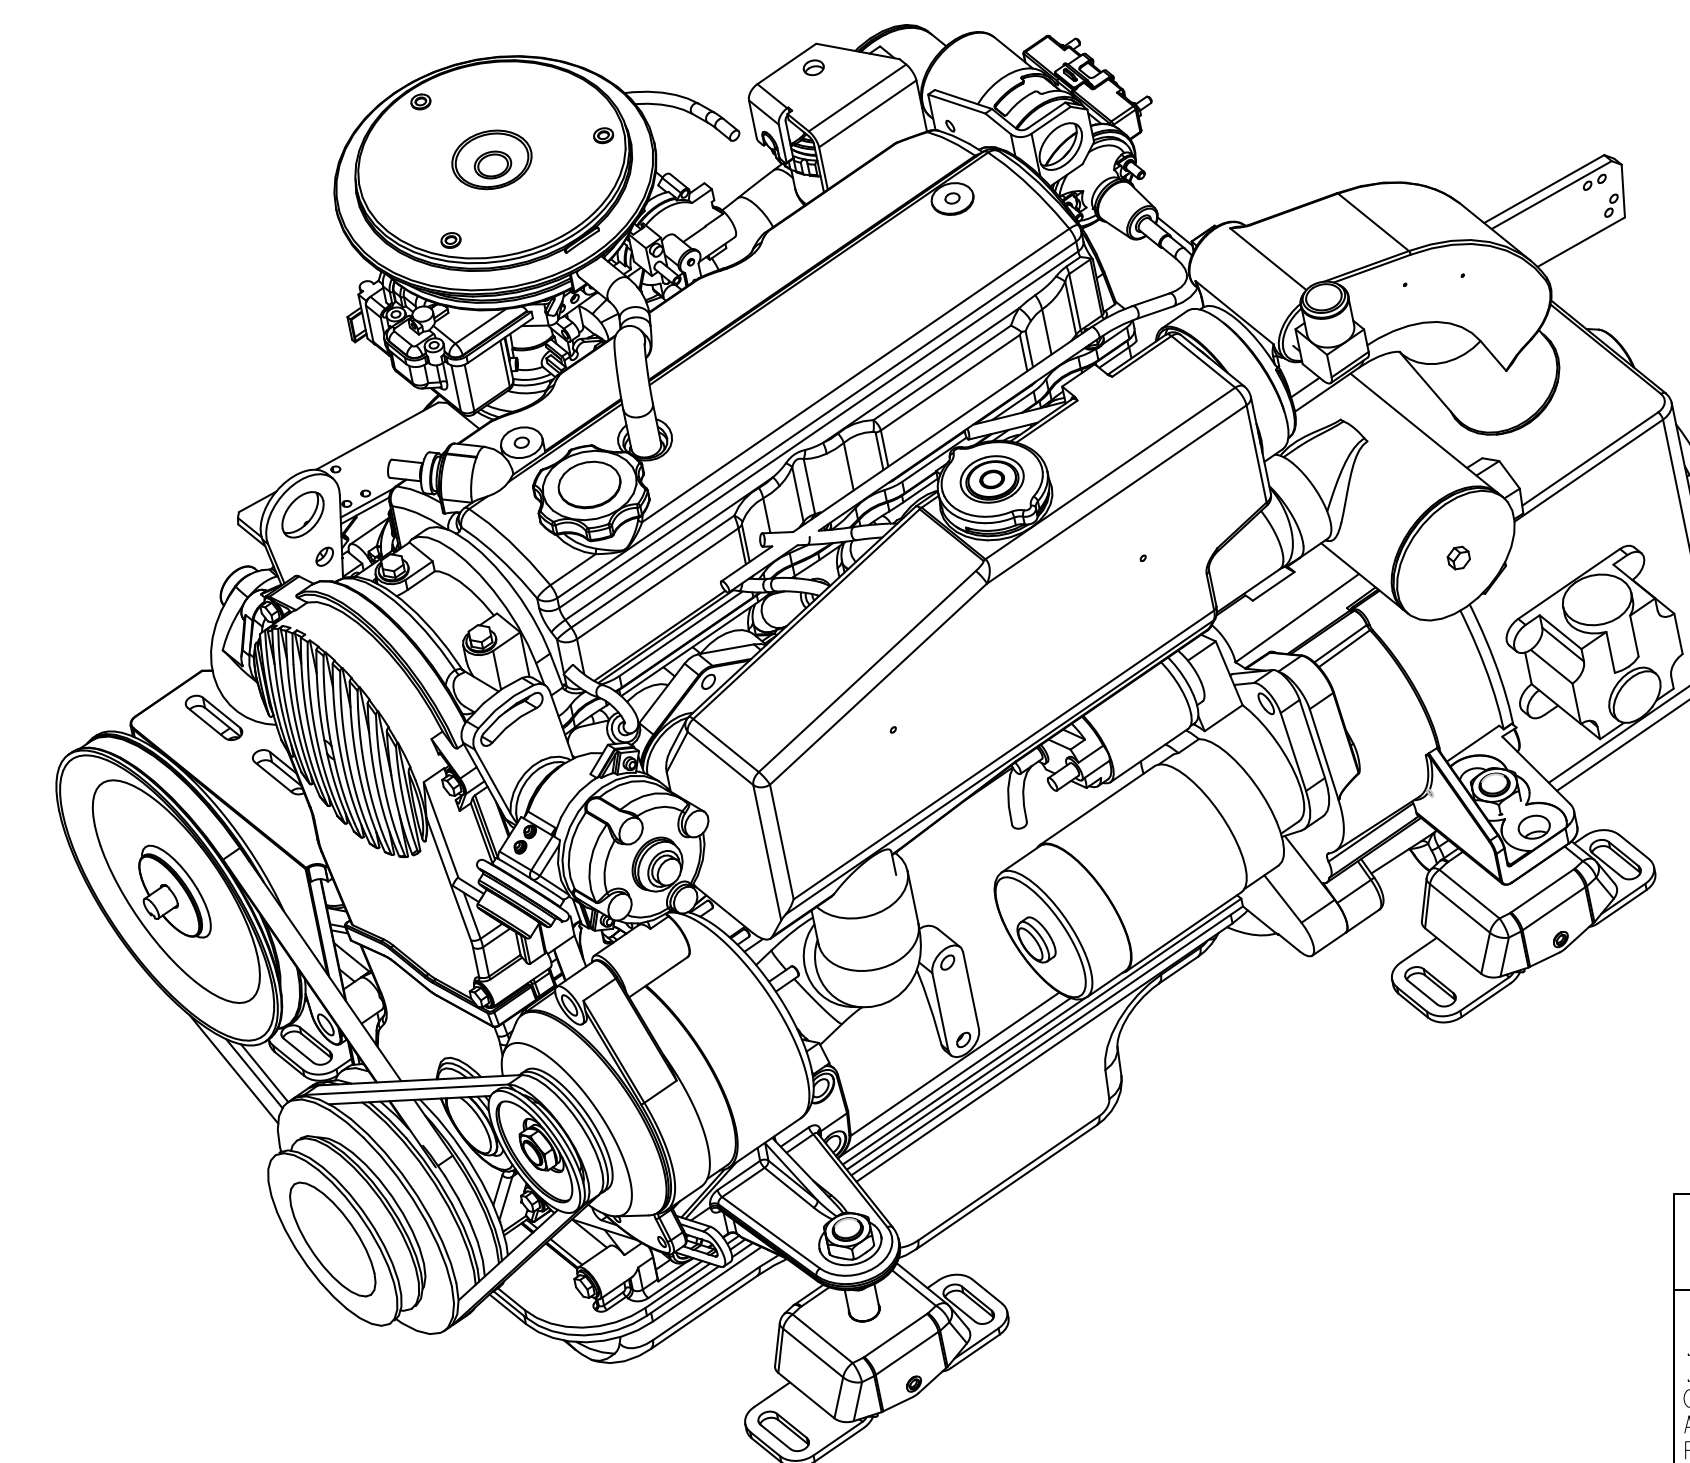

FAST MOVING PARTS			
PART NO.	DESCRIPTION	PART NO.	DESCRIPTION
39790	ALTERNATOR 12VDC, 50A		
40018	BELT, COG, ALTERNATOR		
16446	BELT, COG, SEA WATER PUMP		
24683	BREAKER, CIRCUIT 20 AMP		
34894	ARRESTOR, FLAME		
36918	FILTER, OIL		
40838	FILTER ELEMENT, FUEL		
38300	EXCHANGER, HEAT		
48307	PUMP, SEA WATER		
48483	GASDENSER AND LIFT PUMP ASSY		
30593	STARTER, MOTOR		
30245	SOLENOID, STARTER		
43612	THERMOSTAT 160DEG		
40434	GASKET, THERMOSTAT		
24306	CAP, COOLANT PRESSURE 15PSI		
38760	KIT, ELBOW 2" INJECTED EXH		
40513	ISOLATOR, MARINE ENGINE		
38221	GASKET, EXHAUST ELBOW		
48311	HARNES, MARINE W70GA		
49278	MANUAL, OPERATOR W70GA		

TOLERANCES (UNLESS OTHERWISE NOTED)		WESTERBEKE	
INCHES	MILLIMETERS	PART LIST - W70GA	
.XX ± .00	.X ± .1	DRAWN BY	DATE 08-19-05
.XX ± .005	.XX ± .13	APPROVED BY	DATE
CAST ± .00		SCALE 0.250	SIZE DRAWING NUMBER
FINISH		SHT. 1 OF 1	E 52318
			A