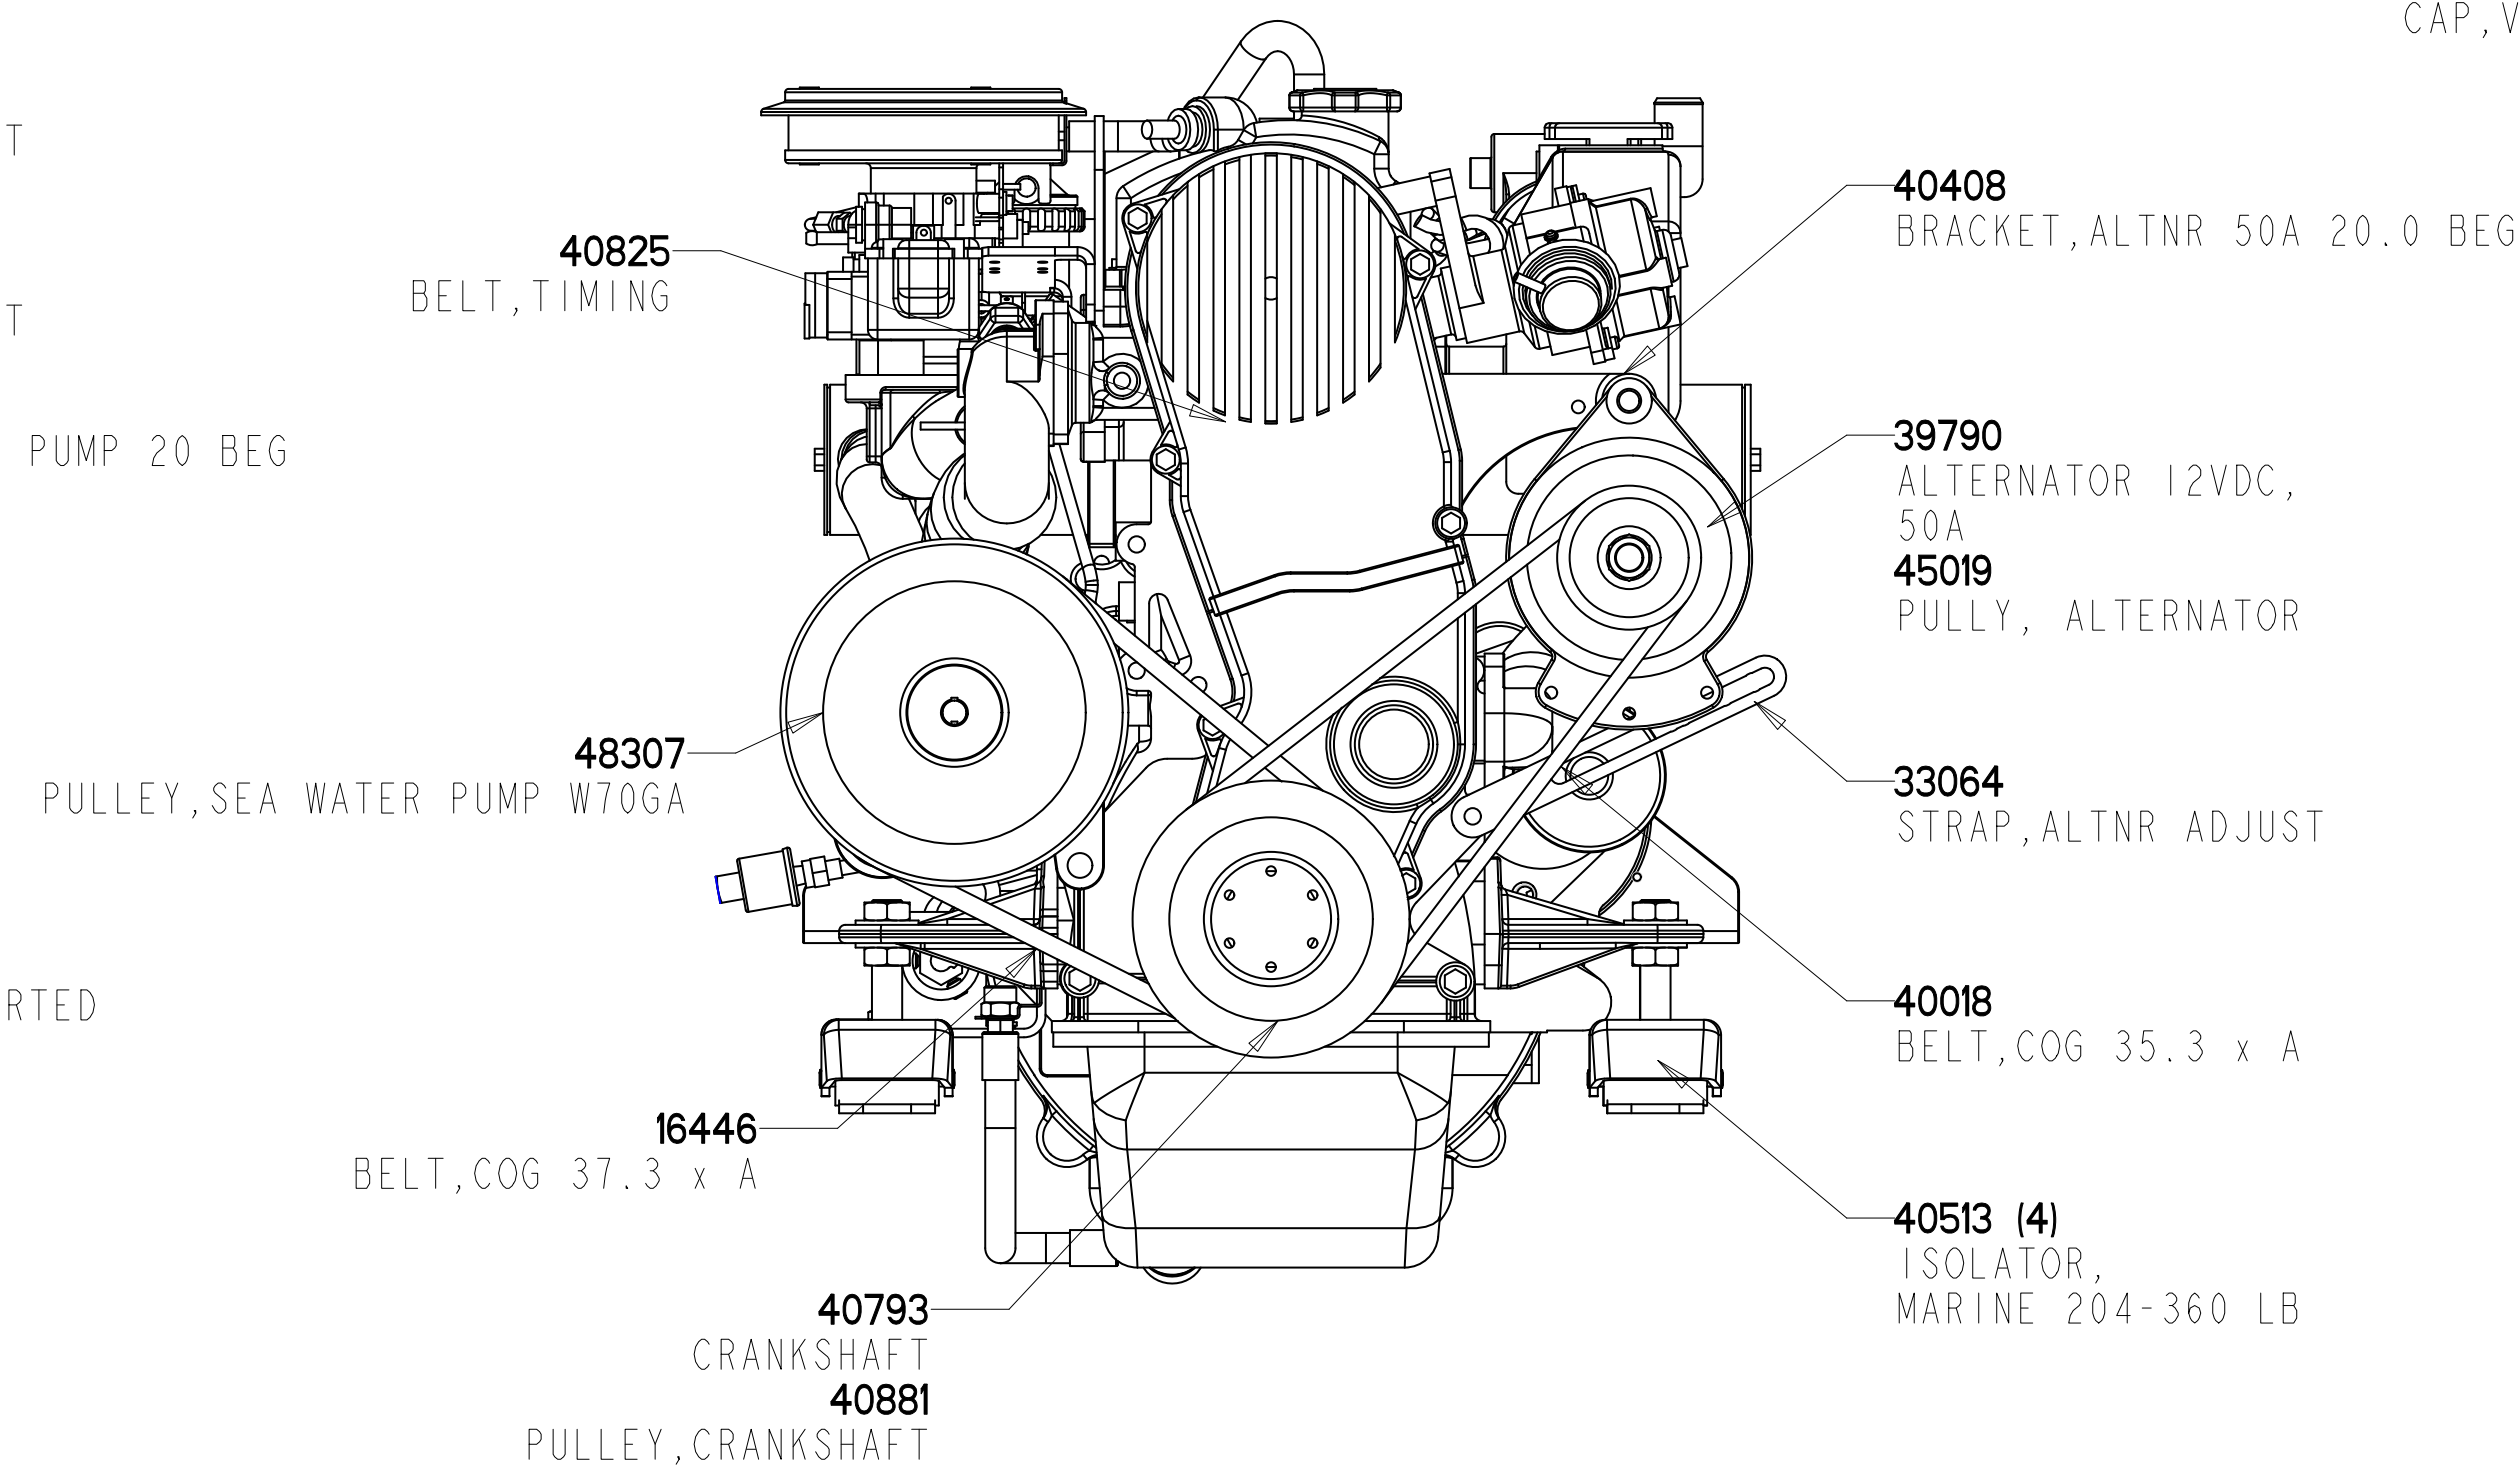

FAST MOVING PARTS			
PART NO.	DESCRIPTION	PART NO.	DESCRIPTION
39790	ALTERNATOR 12VDC, 50A		
40018	BELT, COG, ALTERNATOR		
16446	BELT, COG, SEA WATER PUMP		
24683	BREAKER, CIRCUIT 20 AMP		
34894	ARRESTOR, FLAME		
36918	FILTER, OIL		
40838	FILTER ELEMENT, FUEL		
38300	EXCHANGER, HEAT		
48307	PUMP, SEA WATER		
48483	GASDENSER AND LIFT PUMP ASSY		
30593	STARTER, MOTOR		
30245	SOLENOID, STARTER		
43612	THERMOSTAT 160DEG		
40434	GASKET, THERMOSTAT		
24306	CAP, COOLANT PRESSURE 15PSI		
38760	KIT, ELBOW 2" INJECTED EXH		
40513	ISOLATOR, MARINE ENGINE		
38221	GASKET, EXHAUST ELBOW		
48311	HARNES, MARINE W70GA		
49278	MANUAL, OPERATOR W70GA		

TOLERANCES (UNLESS OTHERWISE NOTED)		WESTERBEKE	
INCHES	MILLIMETERS	PART LIST - W70GA	
.XX ± .00	.X ± .1	DRAWN BY	DATE 08-19-05
.XX ± .005	.XX ± .13	APPROVED BY	DATE
CAST ± .00		SCALE 0.250	SIZE DRAWING NUMBER
FINISH		SHT. 1 OF 1	E 52318
			A