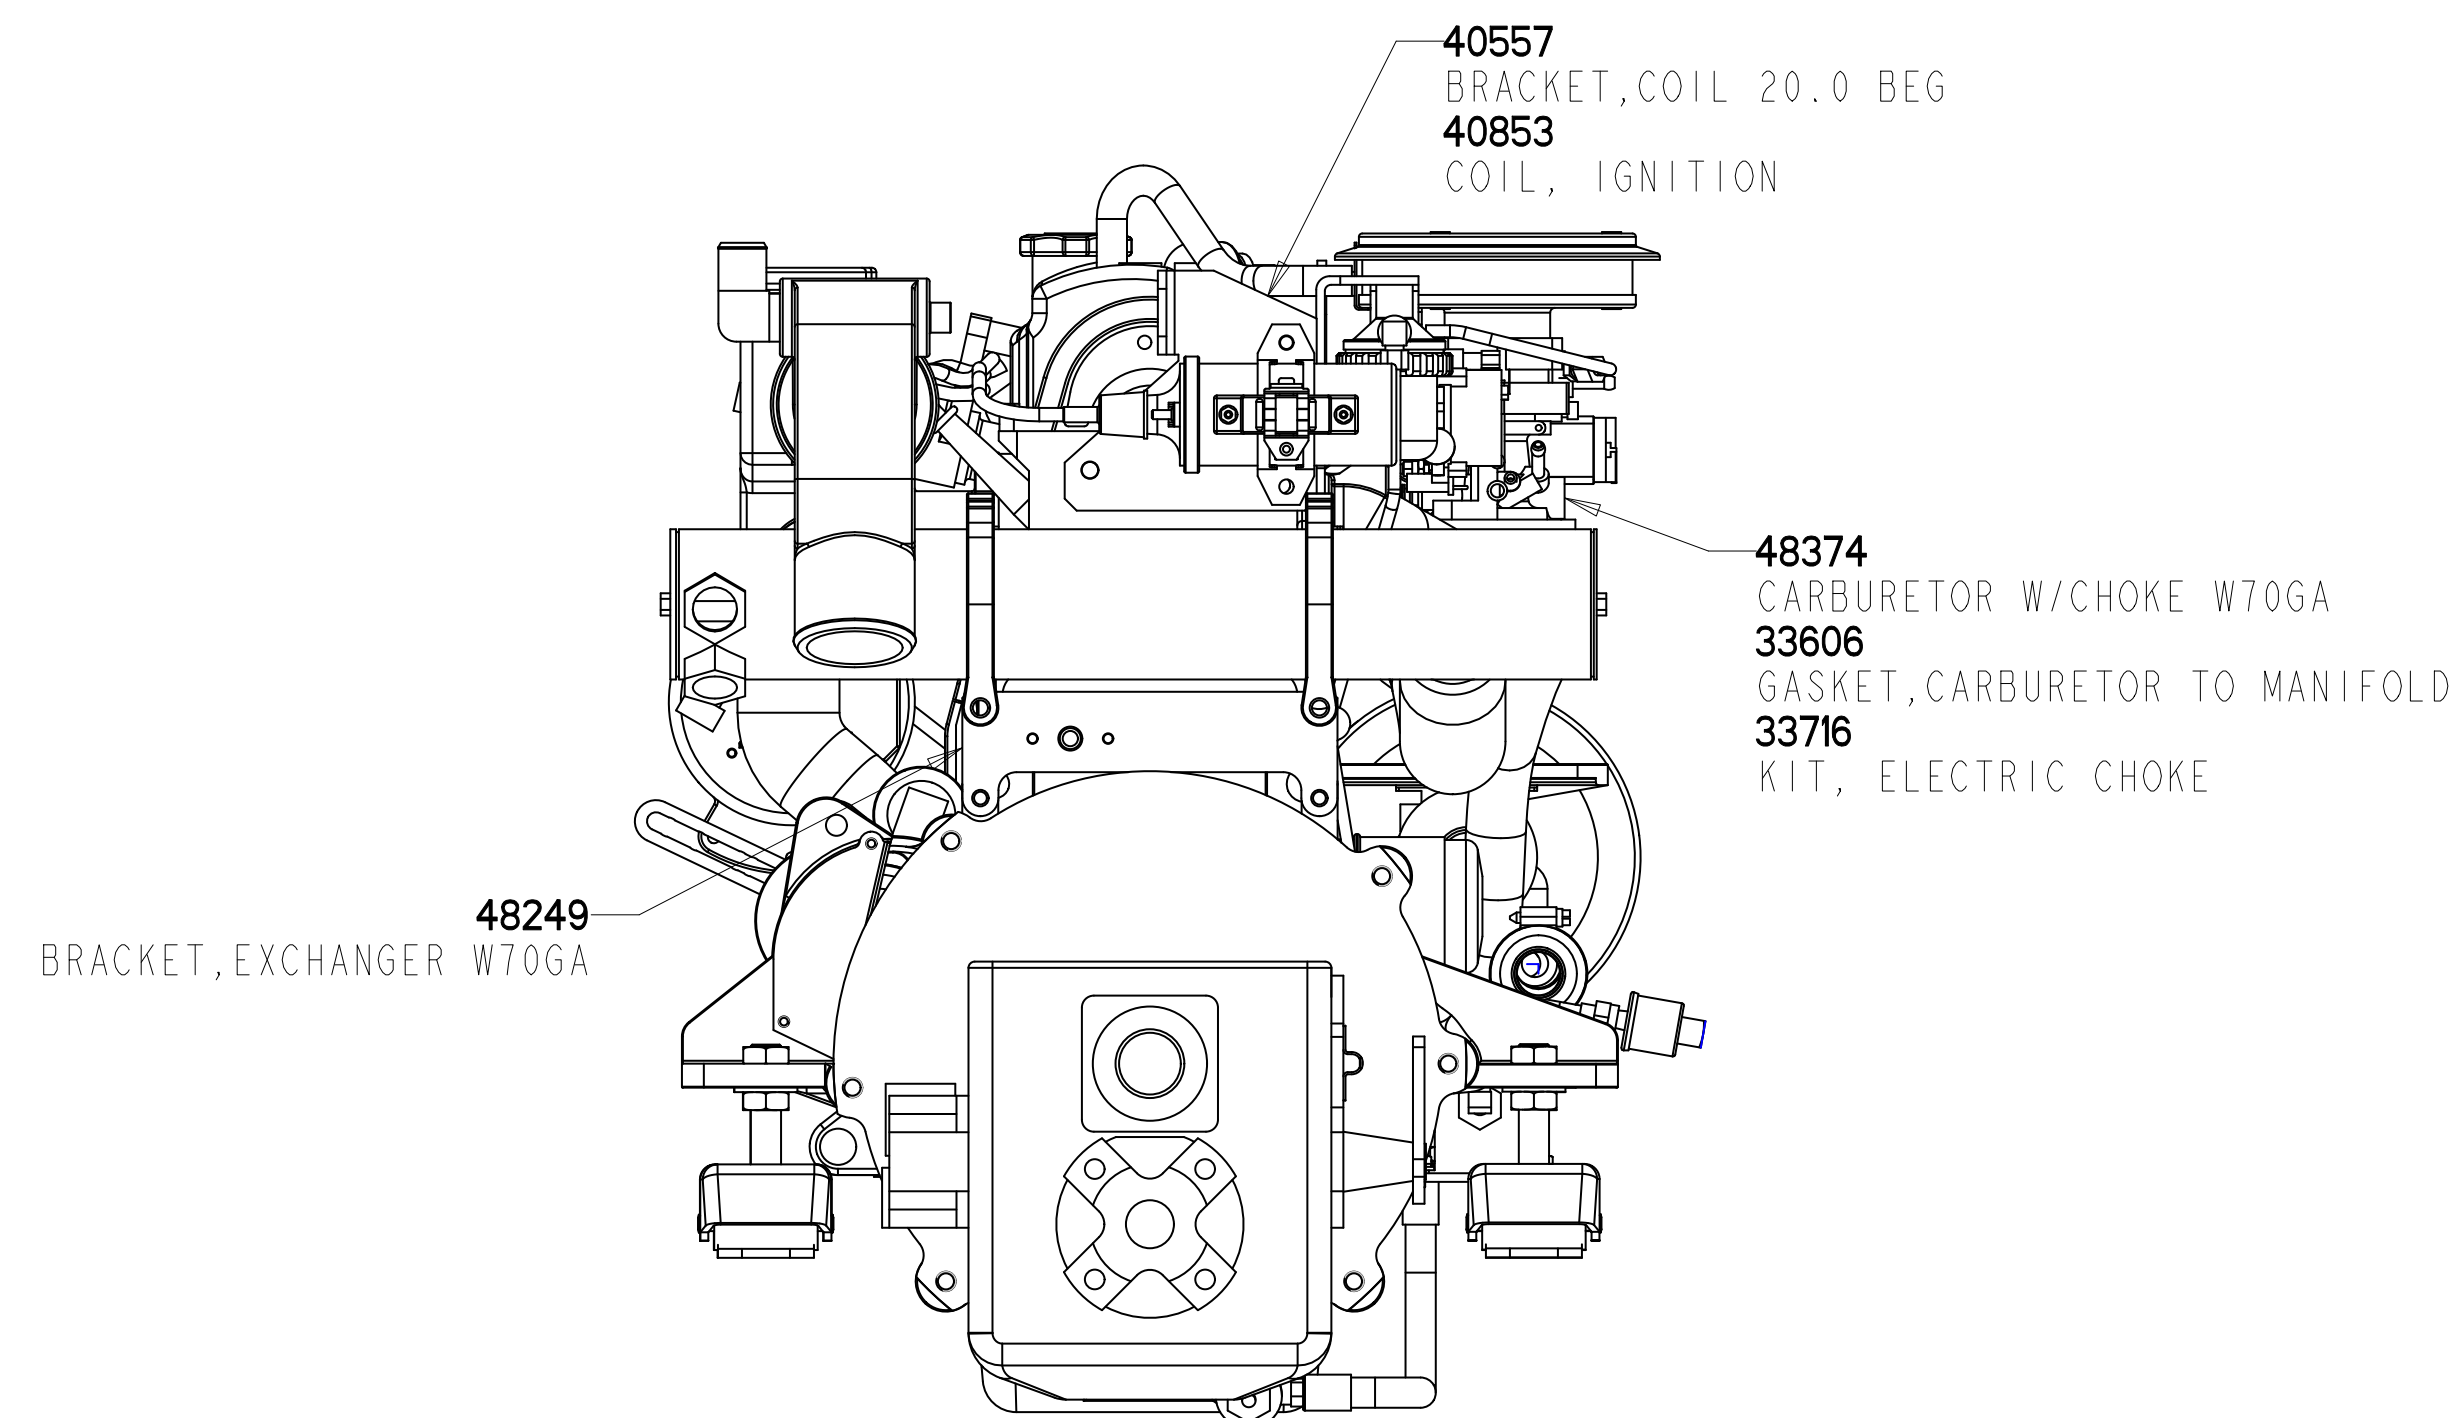

FAST MOVING PARTS			
PART NO.	DESCRIPTION	PART NO.	DESCRIPTION
39790	ALTERNATOR 12VDC, 50A		
40018	BELT, COG, ALTERNATOR		
16446	BELT, COG, SEA WATER PUMP		
24683	BREAKER, CIRCUIT 20 AMP		
34894	ARRESTOR, FLAME		
36918	FILTER, OIL		
40838	FILTER ELEMENT, FUEL		
38300	EXCHANGER, HEAT		
48307	PUMP, SEA WATER		
48483	GASDENSER AND LIFT PUMP ASSY		
30593	STARTER, MOTOR		
30245	SOLENOID, STARTER		
43612	THERMOSTAT 160DEG		
40434	GASKET, THERMOSTAT		
24306	CAP, COOLANT PRESSURE 15PSI		
38760	KIT, ELBOW 2" INJECTED EXH		
40513	ISOLATOR, MARINE ENGINE		
38221	GASKET, EXHAUST ELBOW		
48311	HARNES, MARINE W70GA		
49278	MANUAL, OPERATOR W70GA		

TOLERANCES (UNLESS OTHERWISE NOTED)		WESTERBEKE	
INCHES	MILLIMETERS	PART LIST - W70GA	
.XX ± .00	.X ± .1	DRAWN BY	DATE 08-19-05
.XX ± .005	.XX ± .13	APPROVED BY	DATE
CAST ± .00		SCALE 0.250	SIZE DRAWING NUMBER
FINISH		SHT. 1 OF 1	E 52318
			A