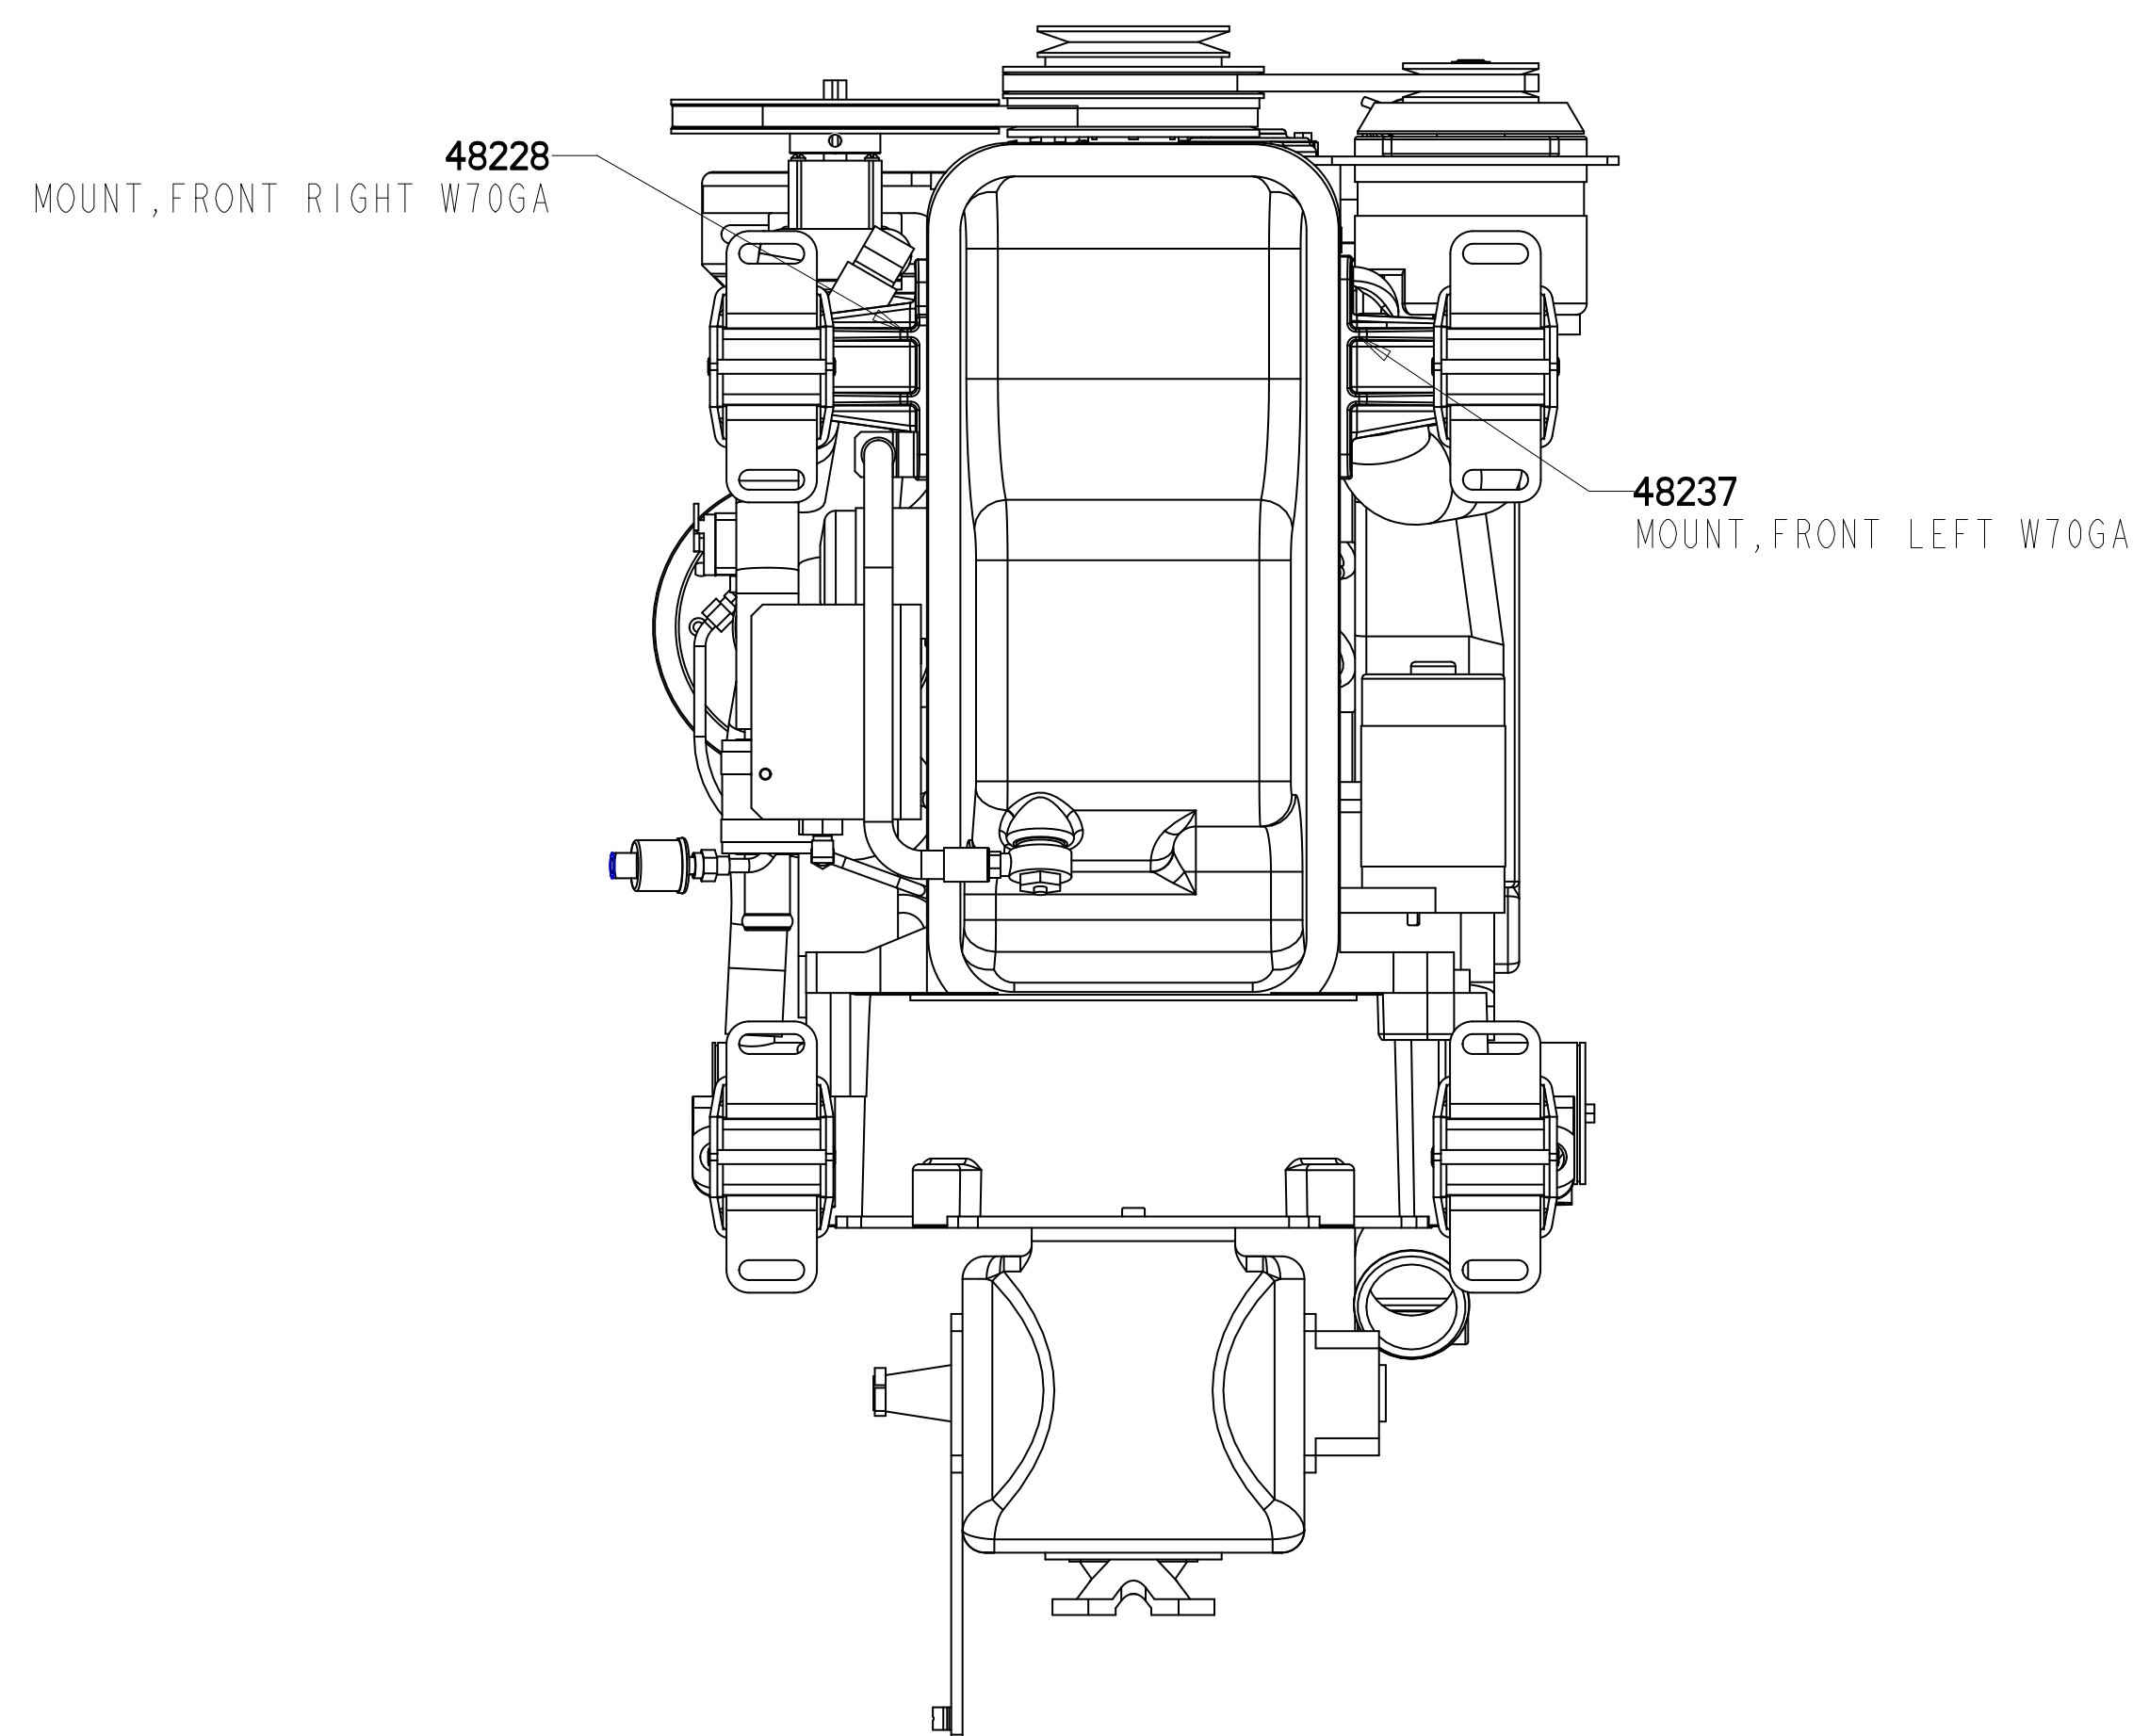

FAST MOVING PARTS			
PART NO.	DESCRIPTION	PART NO.	DESCRIPTION
39790	ALTERNATOR 12VDC, 50A		
40018	BELT, COG, ALTERNATOR		
16446	BELT, COG, SEA WATER PUMP		
24683	BREAKER, CIRCUIT 20 AMP		
34894	ARRESTOR, FLAME		
36918	FILTER, OIL		
40838	FILTER ELEMENT, FUEL		
38300	EXCHANGER, HEAT		
48307	PUMP, SEA WATER		
48483	GASDENSER AND LIFT PUMP ASSY		
30593	STARTER, MOTOR		
30245	SOLENOID, STARTER		
43612	THERMOSTAT 160DEG		
40434	GASKET, THERMOSTAT		
24306	CAP, COOLANT PRESSURE 15PSI		
38760	KIT, ELBOW 2" INJECTED EXH		
40513	ISOLATOR, MARINE ENGINE		
38221	GASKET, EXHAUST ELBOW		
48311	HARNES, MARINE W70GA		
49278	MANUAL, OPERATOR W70GA		

TOLERANCES (UNLESS OTHERWISE NOTED)		WESTERBEKE	
INCHES	MILLIMETERS	PART LIST - W70GA	
.XX ± .00	.X ± .1	DRAWN BY	DATE 08-19-05
.XX ± .005	.XX ± .13	APPROVED BY	DATE
CAST ± .00		SCALE 0.250	SIZE DRAWING NUMBER
FINISH		SHT. 1 OF 1	E 52318
			A