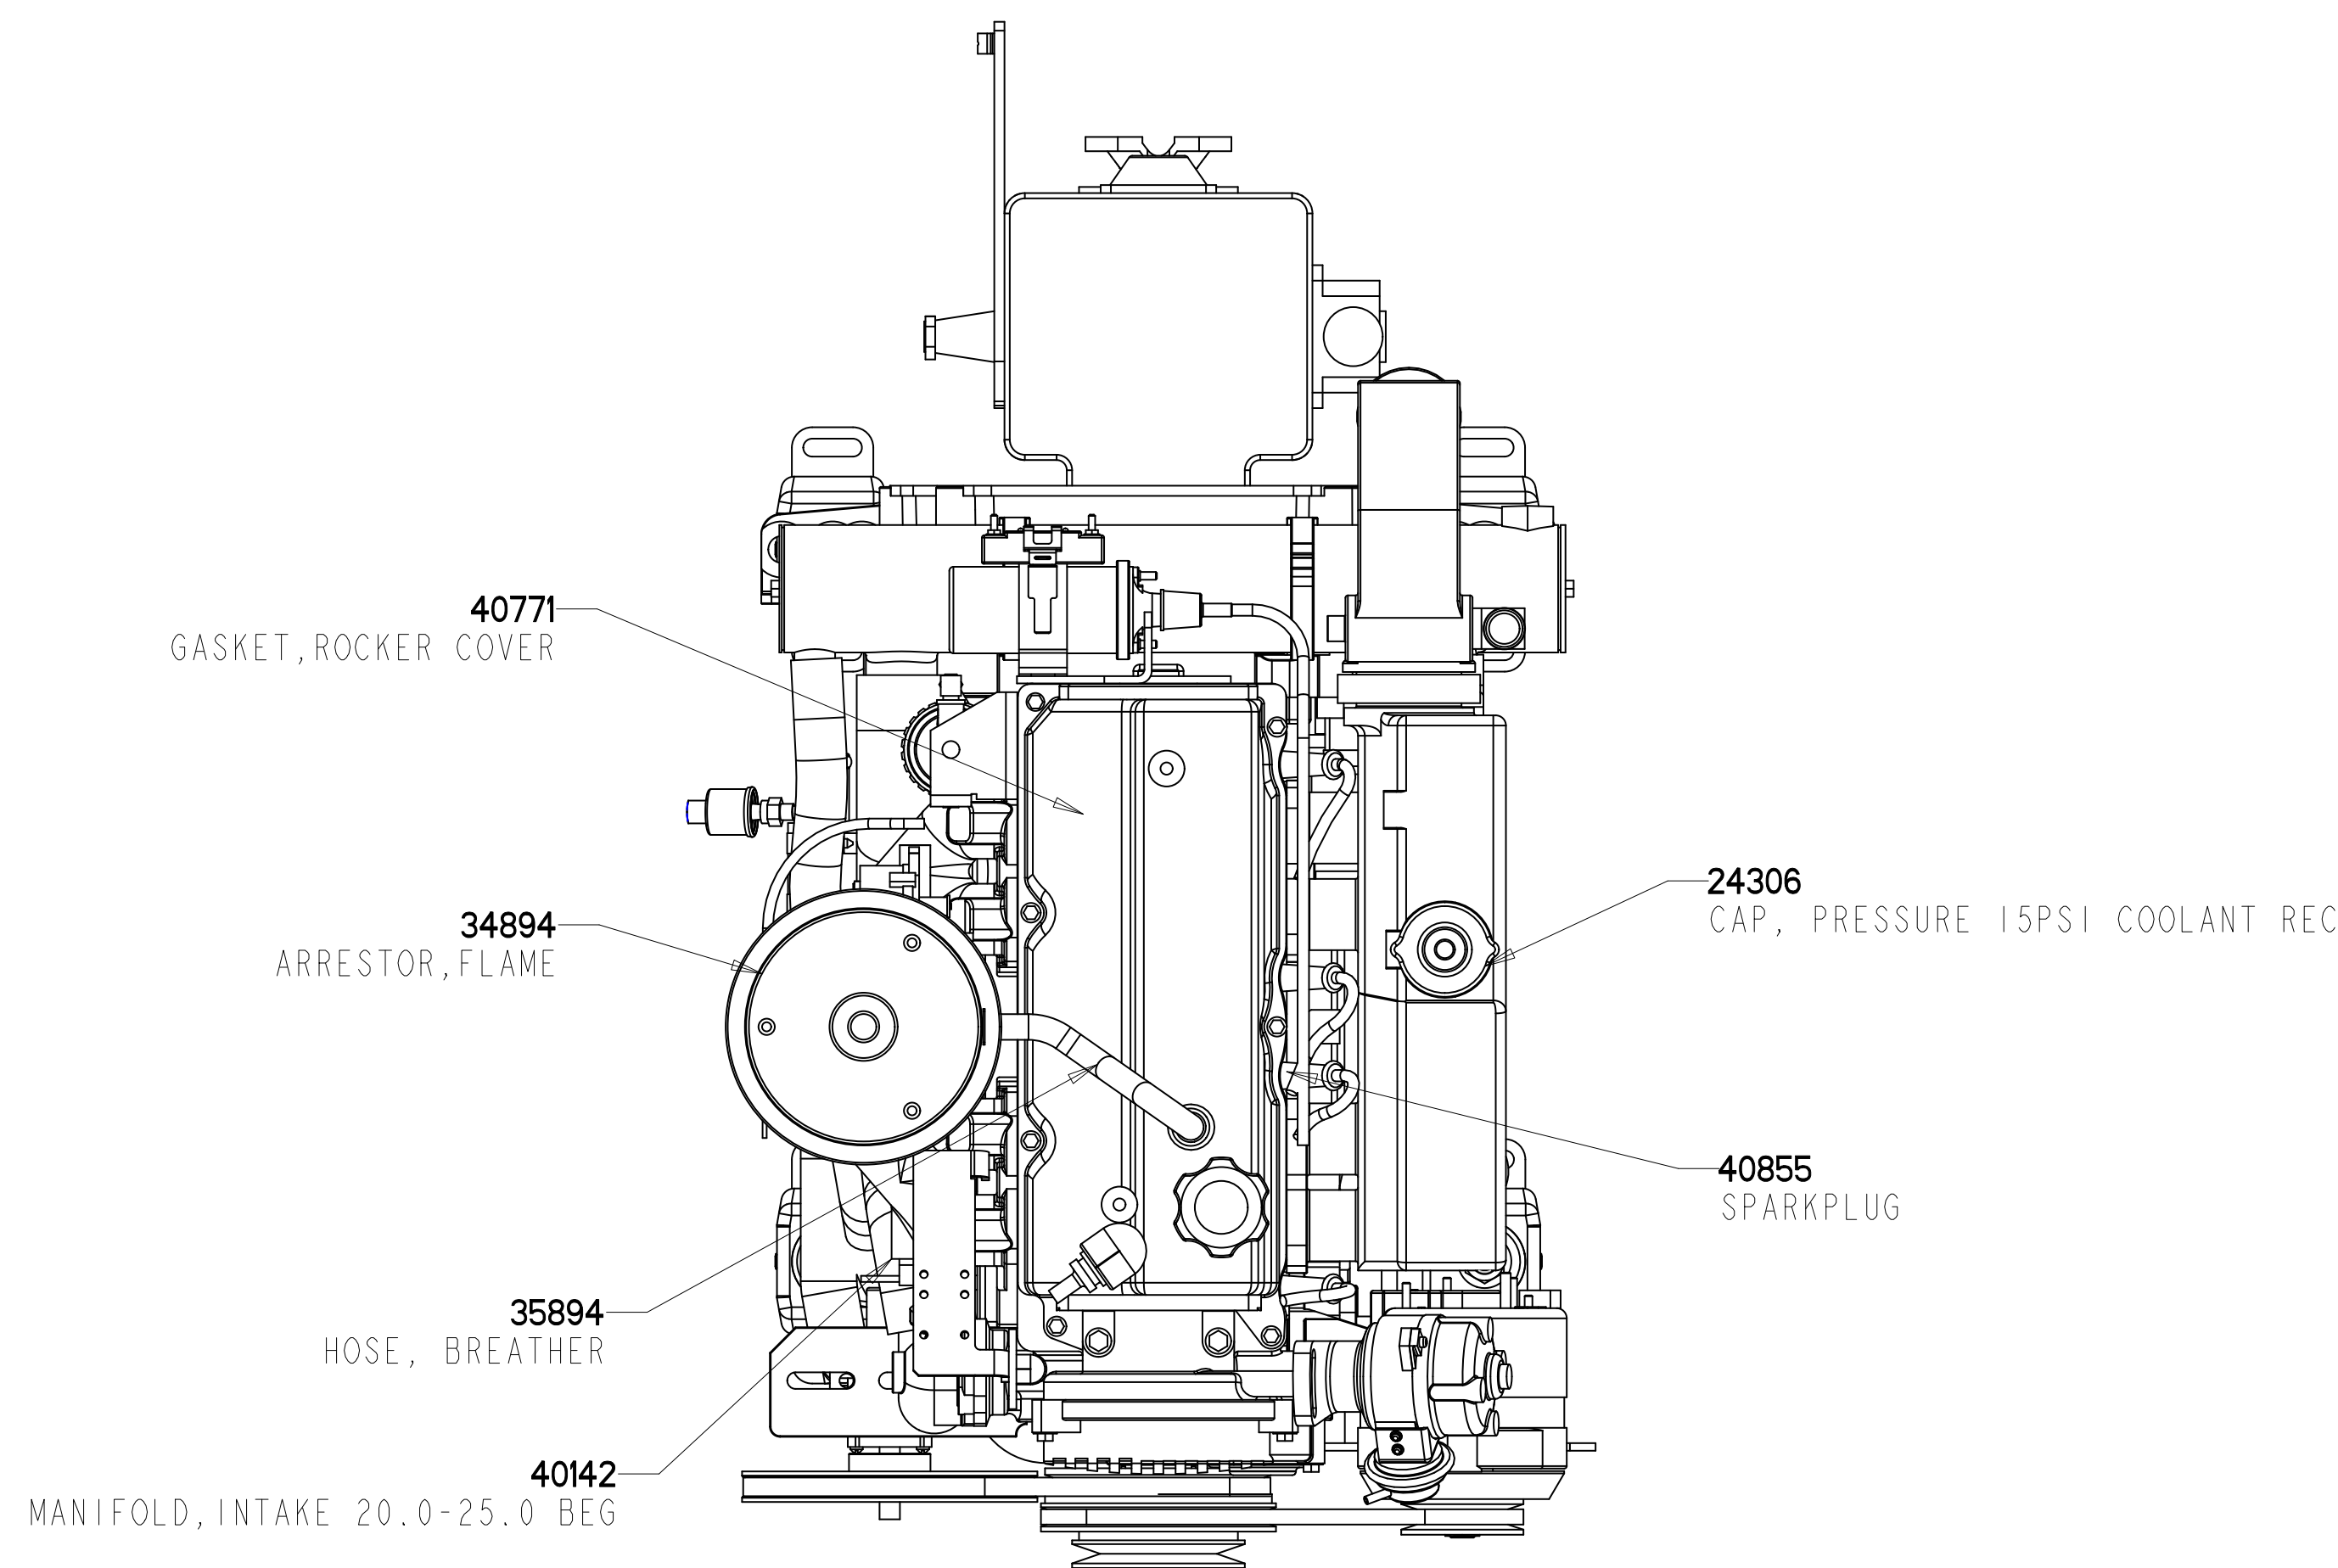

FAST MOVING PARTS			
PART NO.	DESCRIPTION	PART NO.	DESCRIPTION
39790	ALTERNATOR 12VDC, 50A		
40018	BELT, COG, ALTERNATOR		
16446	BELT, COG, SEA WATER PUMP		
24683	BREAKER, CIRCUIT 20 AMP		
34894	ARRESTOR, FLAME		
36918	FILTER, OIL		
40838	FILTER ELEMENT, FUEL		
38300	EXCHANGER, HEAT		
48307	PUMP, SEA WATER		
48483	GASDENSER AND LIFT PUMP ASSY		
30593	STARTER, MOTOR		
30245	SOLENOID, STARTER		
43612	THERMOSTAT 160DEG		
40434	GASKET, THERMOSTAT		
24306	CAP, COOLANT PRESSURE 15PSI		
38760	KIT, ELBOW 2" INJECTED EXH		
40513	ISOLATOR, MARINE ENGINE		
38221	GASKET, EXHAUST ELBOW		
48311	HARNES, MARINE W70GA		
49278	MANUAL, OPERATOR W70GA		

TOLERANCES (UNLESS OTHERWISE NOTED)		WESTERBEKE	
INCHES	MILLIMETERS	PART LIST - W70GA	
.XX ± .00	.X ± .1	DRAWN BY	DATE 08-19-05
.XX ± .005	.XX ± .13	APPROVED BY	DATE
CAST ± .00		SCALE 0.250	SIZE DRAWING NUMBER
FINISH		SHT. 1 OF 1	E 52318
			A